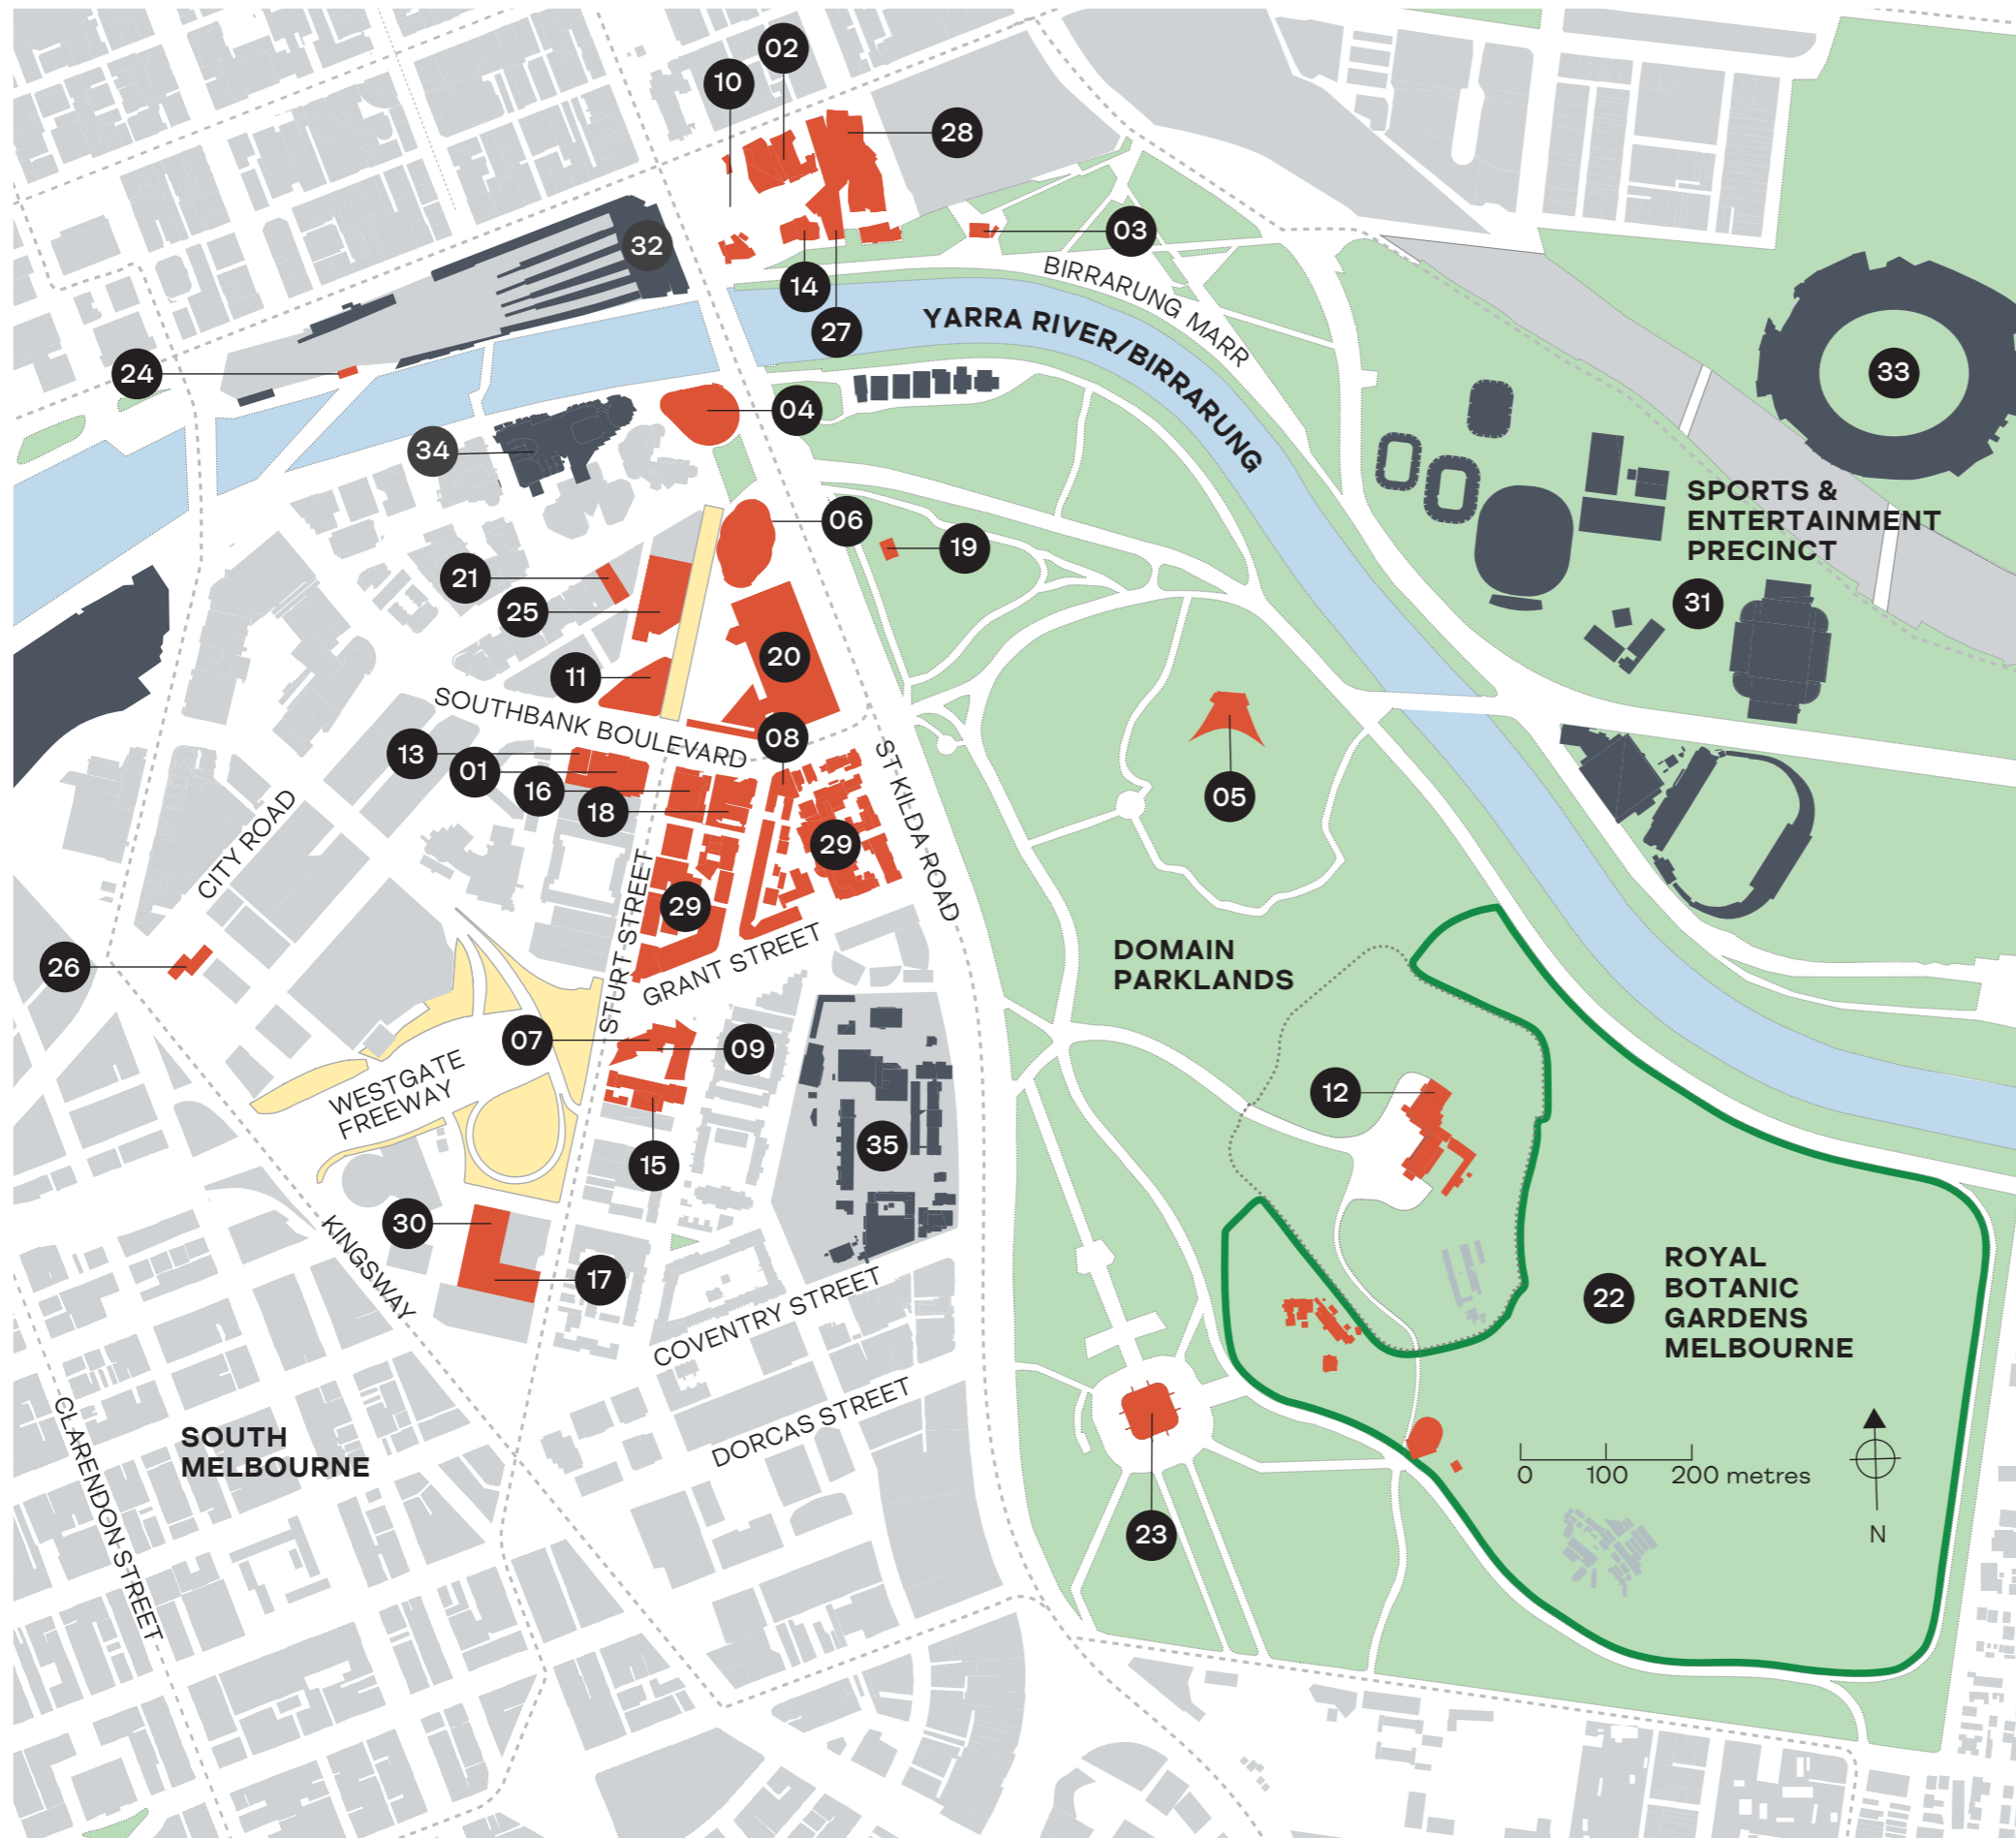

# Melbourne Arts Precinct

- Arts Precinct
- Landmarks
- Tram lines
- No public access
- Gardens

## Arts related organisations

- 01** ABC Southbank Centre
- 02** ACMI
- 03** Artplay
- 04** Arts Centre Melbourne Hamer Hall
- 05** Arts Centre Melbourne Sidney Myer Music Bowl
- 06** Arts Centre Melbourne Theatres Building
- 07** Australian Centre for Contemporary Art
- 08** Buxton Contemporary, UniMelb
- 09** Chunky Move
- 10** Federation Square – Arts Precinct
- 11** Future The Fox: NGV Contemporary
- 12** Government House
- 13** Iwaki Auditorium
- 14** Koorie Heritage Trust (KHT)
- 15** Malthouse Theatre
- 16** Melbourne Recital Centre
- 17** Melbourne Theatre Company HQ
- 18** Melbourne Theatre Company Southbank Theatre
- 19** MPavilion
- 20** NGV International
- 21** Opera Australia
- 22** Royal Botanic Gardens Melbourne
- 23** Shrine of Remembrance
- 24** Signal
- 25** The Australian Ballet and The Australian Ballet School
- 26** The Boyd School Studios
- 27** The Edge
- 28** The Ian Potter Centre: NGV Australia
- 29** Faculty of Fine Arts and Music, UniMelb
- 30** Victorian College of the Arts Secondary School

## Landmarks

- 31** Sports & Entertainment Precinct
- 32** Flinders Street Station
- 33** Melbourne Cricket Ground
- 34** Southgate
- 35** Victoria Barracks